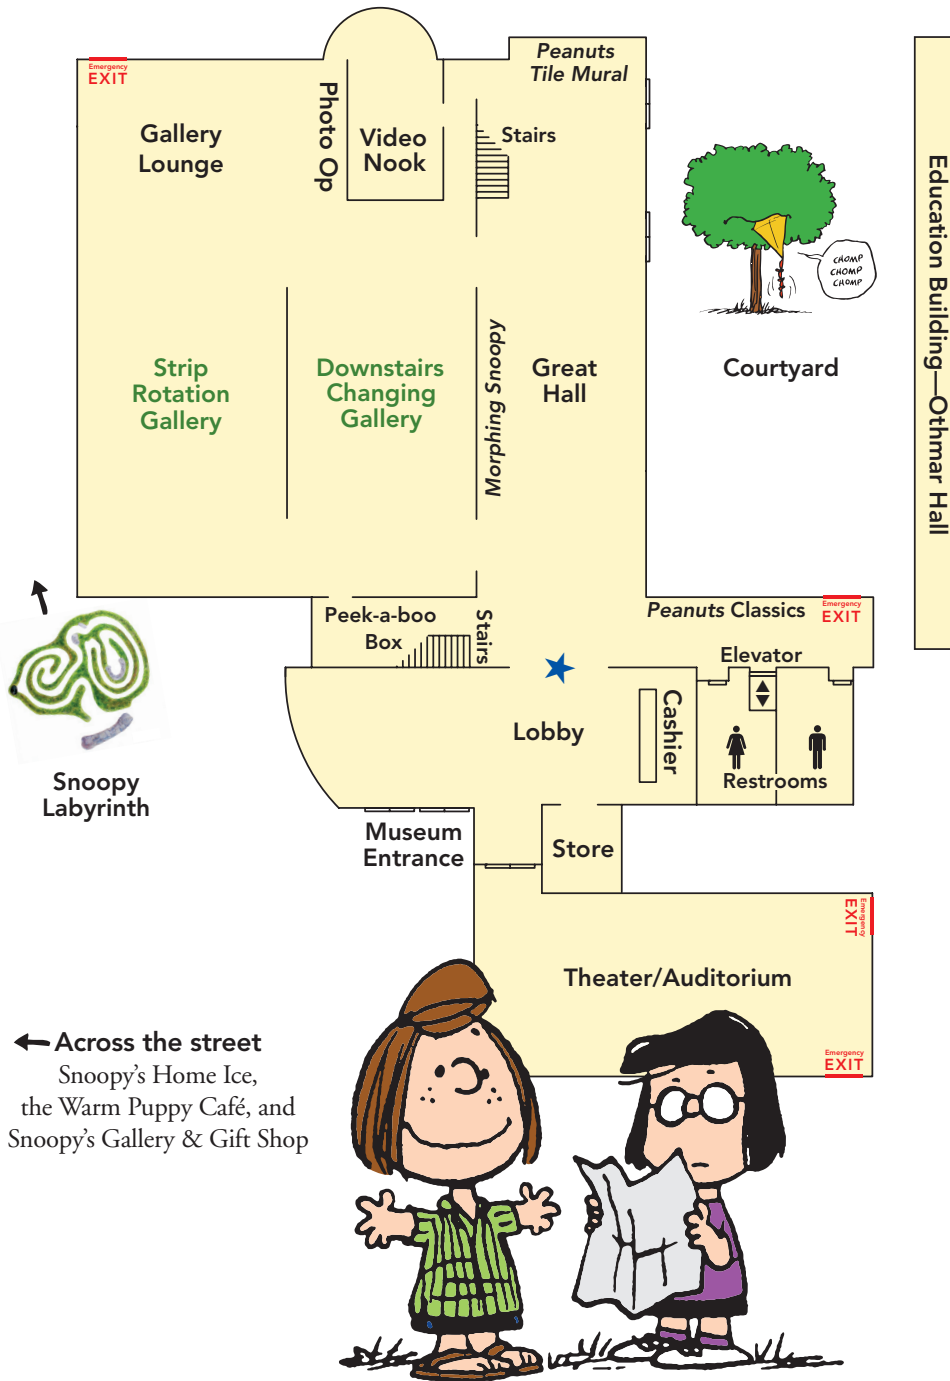

Museum Map

FIRST FLOOR

Great Hall

- *Morphing Snoopy* and *Peanuts Tile Mural*
- *Peanuts* Classics original strips
- Peek-a-boo Box

Video Nook

Introductory video about the Museum

Downstairs Changing Gallery

Main exhibitions exploring *Peanuts* in depth

Strip Rotation Gallery

Original *Peanuts* comic strips and other Schulz art

Gallery Lounge and Photo Op

- Step into the *Peanuts* strip and snap your photo

Courtyard

- Kite-Eating Tree
- Redwood deck and sitting area
- Education Building—Othmar Hall

Museum Store

Exclusive *Peanuts* products and exhibition-related items

Theater/Auditorium Documentaries and animated specials *See schedule outside theater for show times and information*

- Assistive listening devices available

Snoopy Labyrinth

Walk the labyrinth outside the Museum's entrance

← Across the street
Snoopy's Home Ice,
the Warm Puppy Café, and
Snoopy's Gallery & Gift Shop

Photography